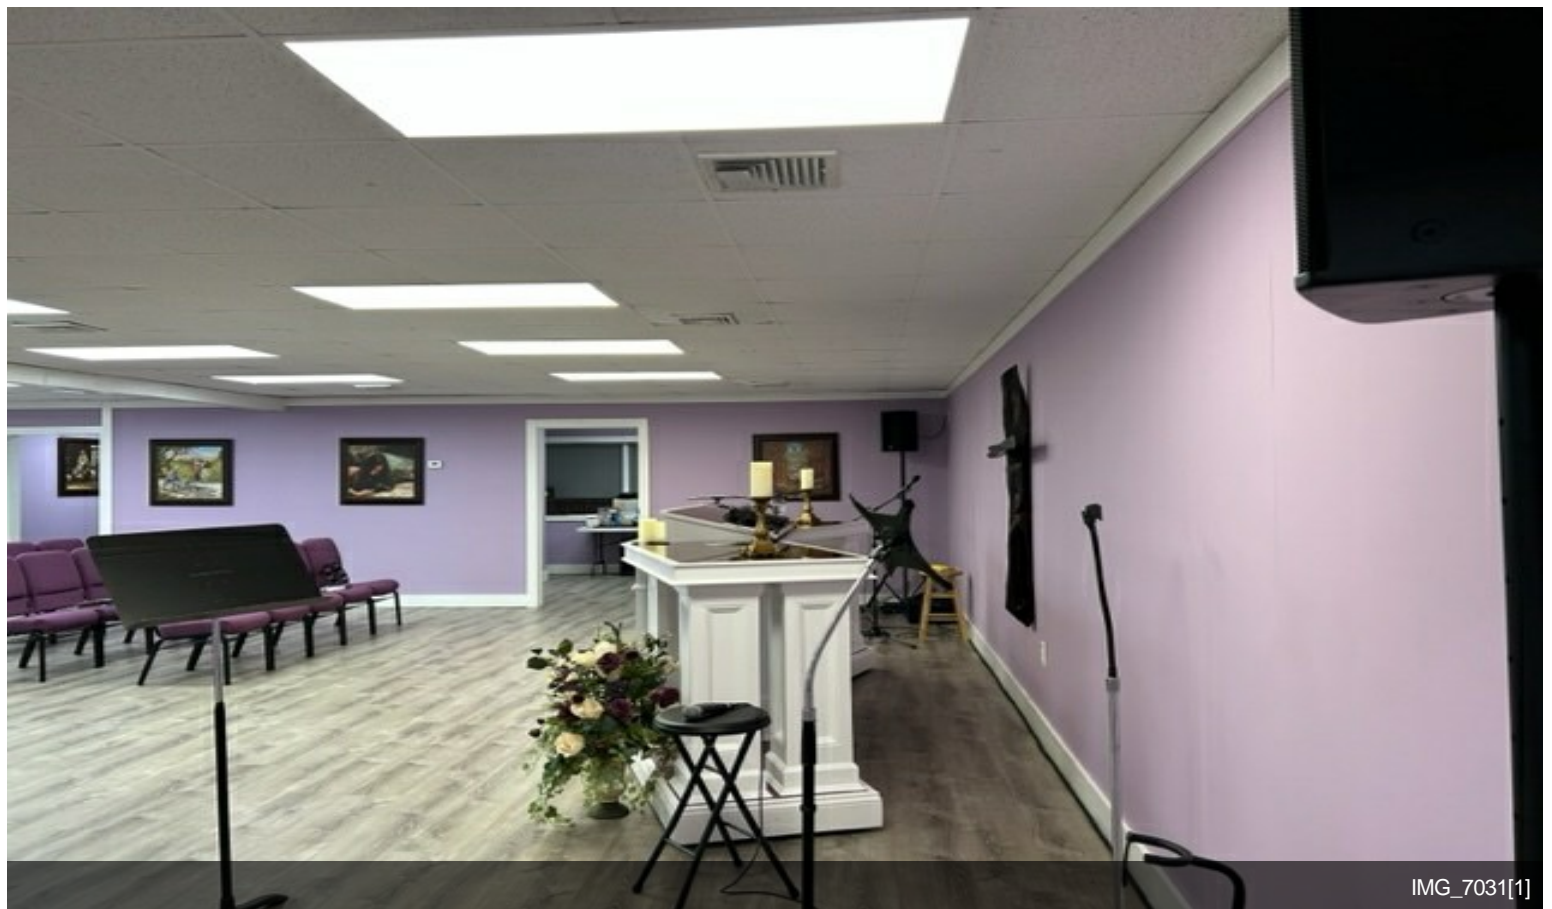

This is an END Unit, wide open interior with several Offices and 2 Bathrooms. Interior looks like New. Plenty of parking.

4474 Middle Country Rd, Calverton, NY 11933

Medical Office, Office and Retail availabilities. 2,200 sq. ft. End Cap / Office Space available immediately which is in Excellent condition.

Property Photos

IMG_7045[1]

IMG_7043[1]

Property Photos

IMG_7042[1]

IMG_7041[1]

Property Photos

IMG_7037[1]

IMG_7035[1]

Property Photos

Property Photos