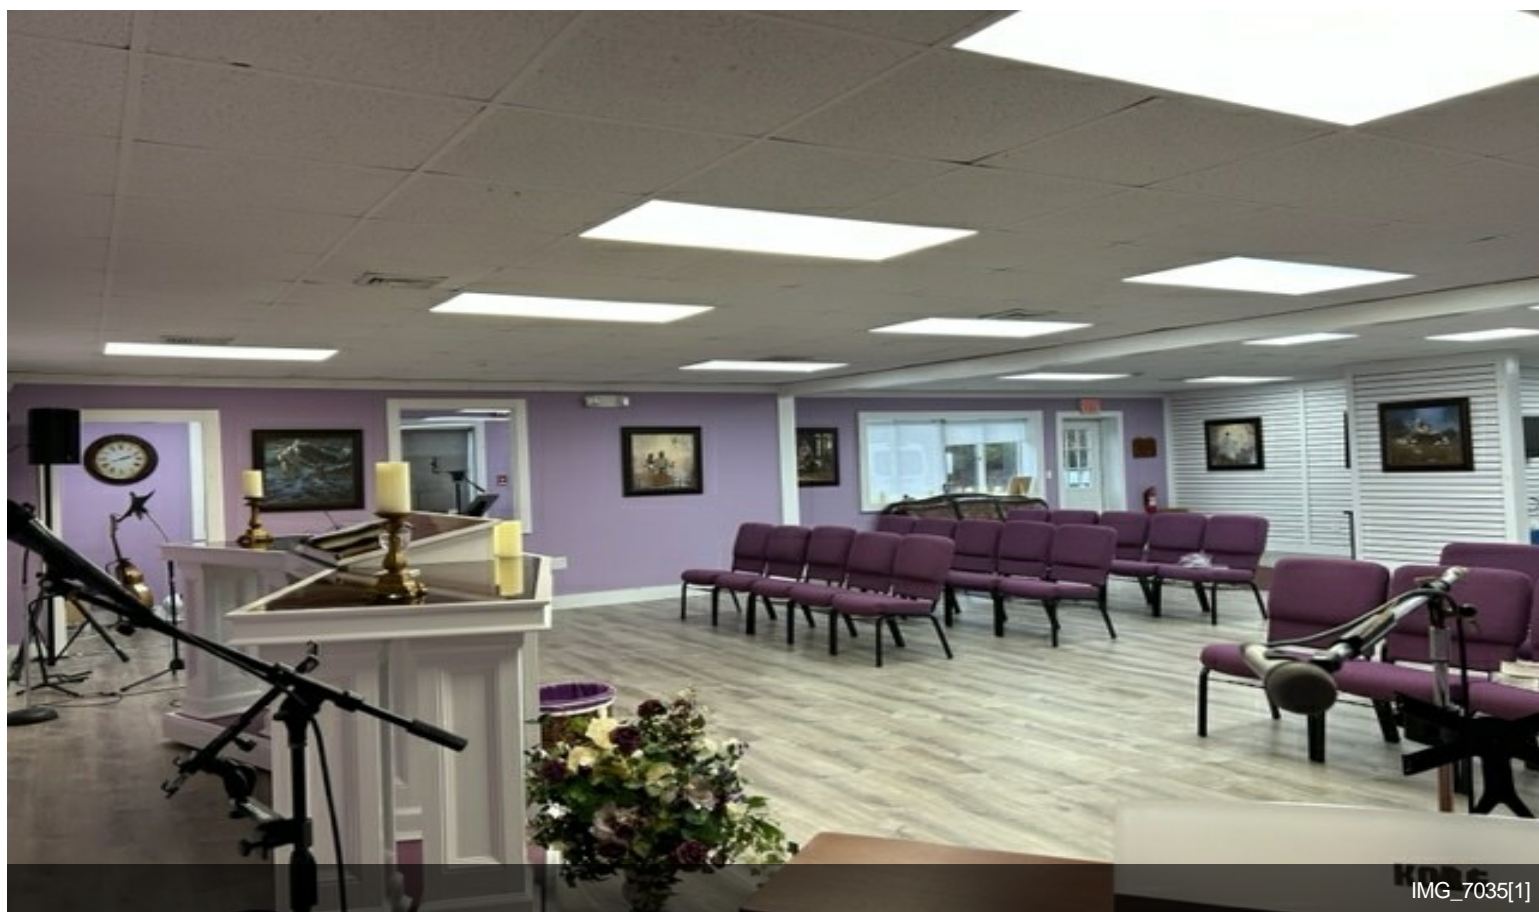

This is an END Unit, wide open interior with several Offices and 2 Bathrooms. Interior looks like New. Plenty of parking.

4474 Middle Country Rd, Calverton, NY 11933

Medical Office, Office and Retail availabilities. 2,200 sq. ft. End Cap / Office Space available immediately which is in Excellent condition.

Property Photos

IMG_7045[1]

IMG_7043[1]

Property Photos

IMG_7042[1]

IMG_7041[1]

Property Photos

IMG_7037[1]

IMG_7035[1]

Property Photos

Property Photos