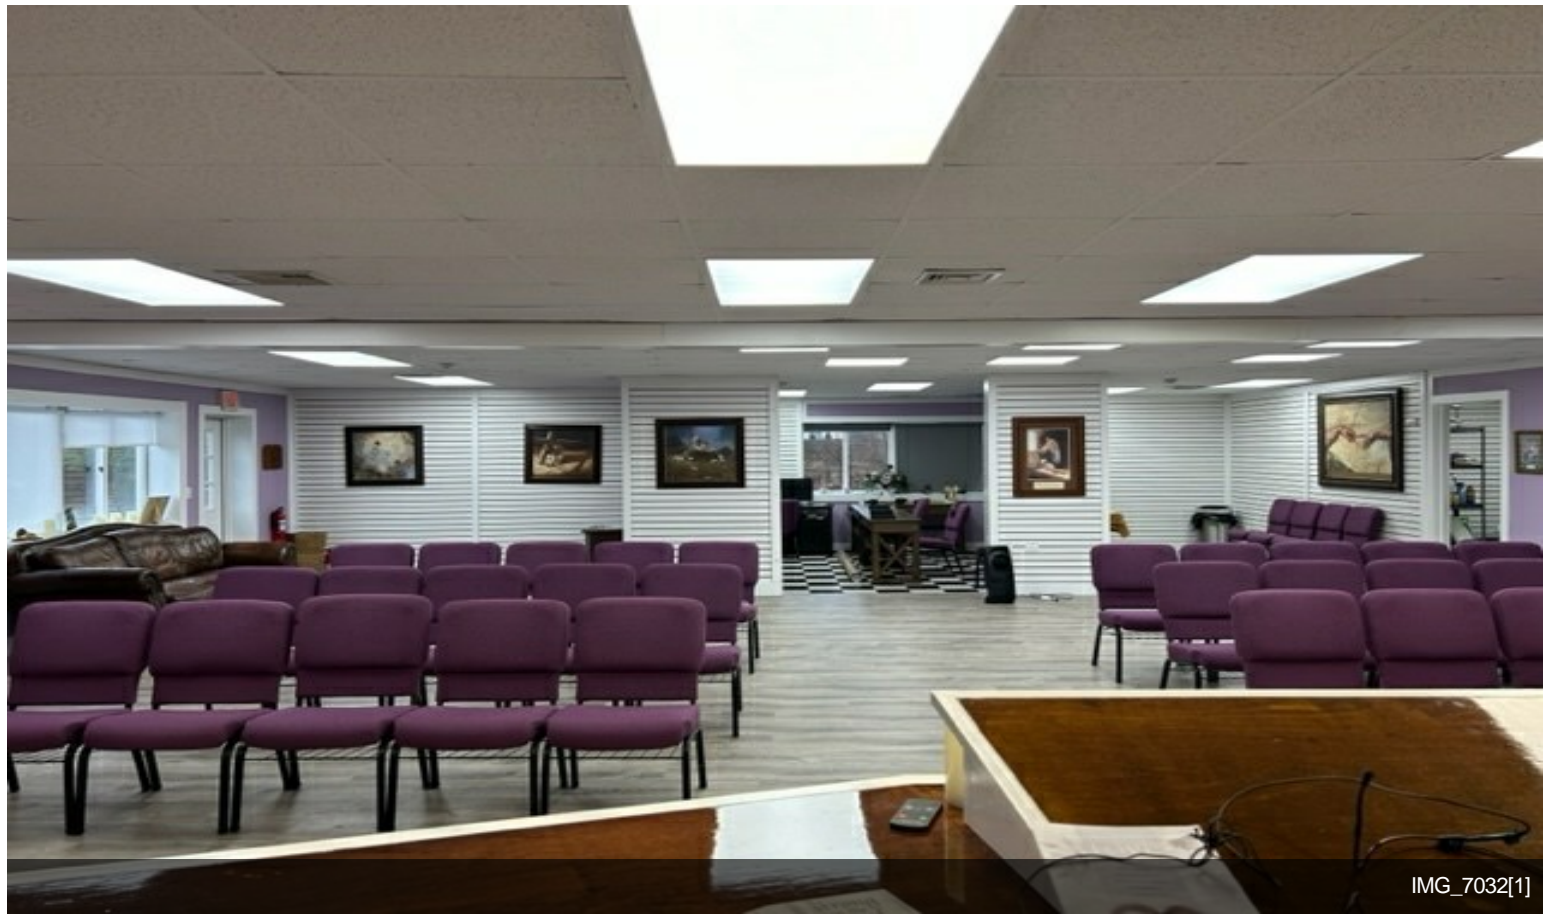

This is an END Unit, wide open interior with several Offices and 2 Bathrooms. Interior looks like New. Plenty of parking.

4474 Middle Country Rd, Calverton, NY 11933

Medical Office, Office and Retail availabilities. 2,200 sq. ft. End Cap / Office Space available immediately which is in Excellent condition.

Property Photos

IMG_7045[1]

IMG_7043[1]

Property Photos

IMG_7042[1]

IMG_7041[1]

Property Photos

IMG_7037[1]

IMG_7035[1]

Property Photos

Property Photos