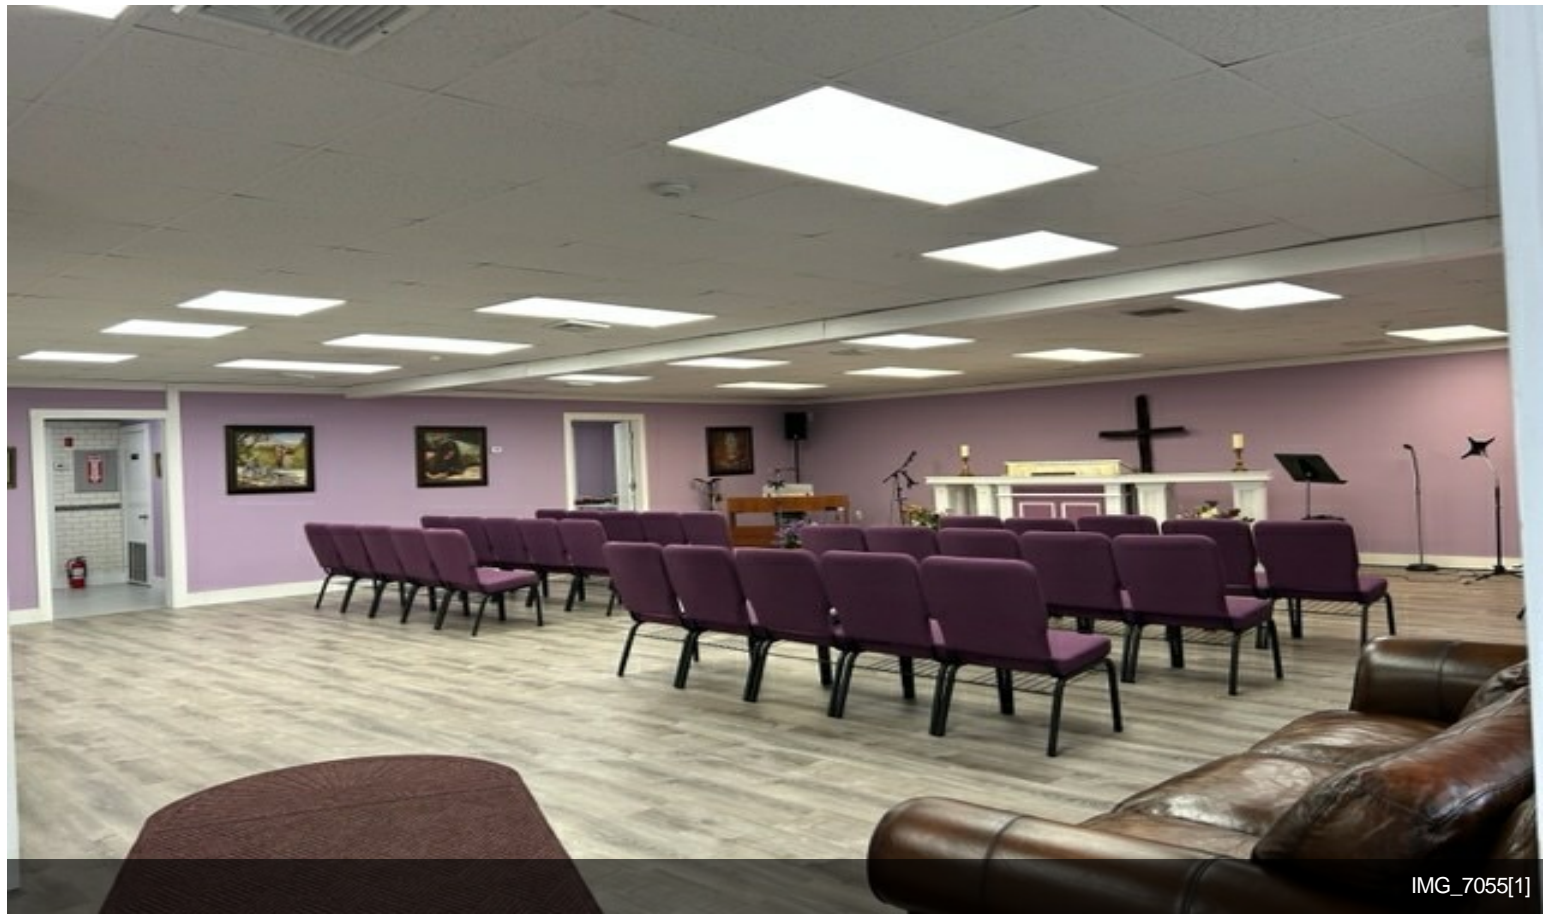

This is an END Unit, wide open interior with several Offices and 2 Bathrooms. Interior looks like New. Plenty of parking.

4474 Middle Country Rd, Calverton, NY 11933

Medical Office, Office and Retail availabilities. 2,200 sq. ft. End Cap / Office Space available immediately which is in Excellent condition.

IMG_7059[1]

Property Photos

IMG_7057[1]

IMG_7056[1]

Property Photos

Property Photos

IMG_7047[1]

IMG_7046[1]