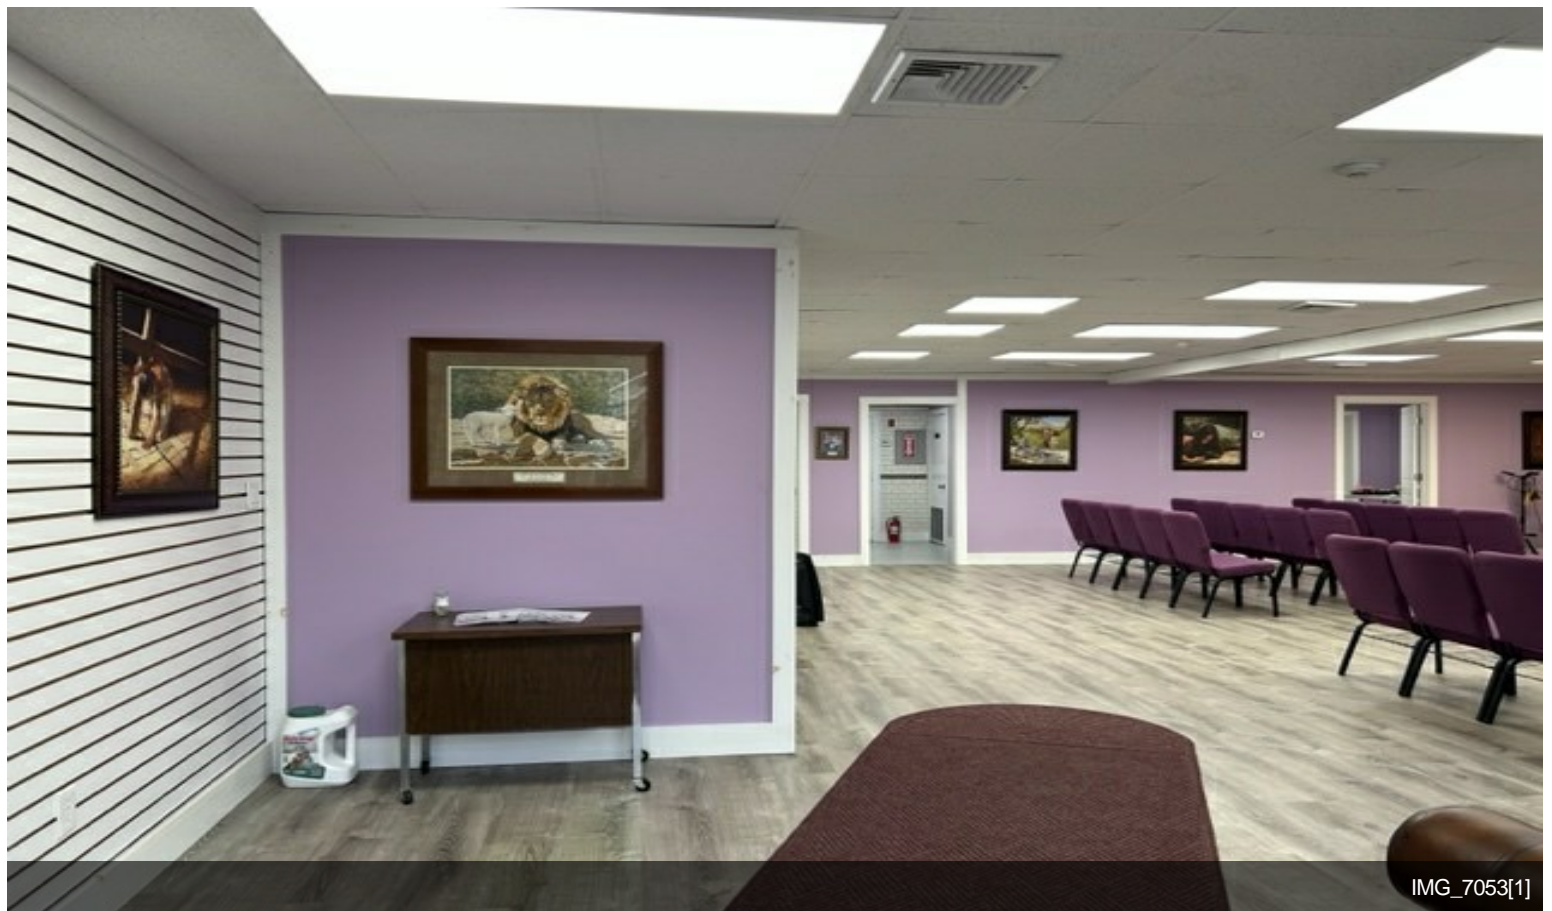

This is an END Unit, wide open interior with several Offices and 2 Bathrooms. Interior looks like New. Plenty of parking.

4474 Middle Country Rd, Calverton, NY 11933

Medical Office, Office and Retail availabilities. 2,200 sq. ft. End Cap / Office Space available immediately which is in Excellent condition.

Property Photos

IMG_7073[1]

IMG_7069[1]

Property Photos

IMG_7067[1]

IMG_7061[1]

Property Photos

IMG_7060[1]

IMG_7059[1]

Property Photos

IMG_7057[1]

IMG_7056[1]

Property Photos

Property Photos

IMG_7047[1]

IMG_7046[1]